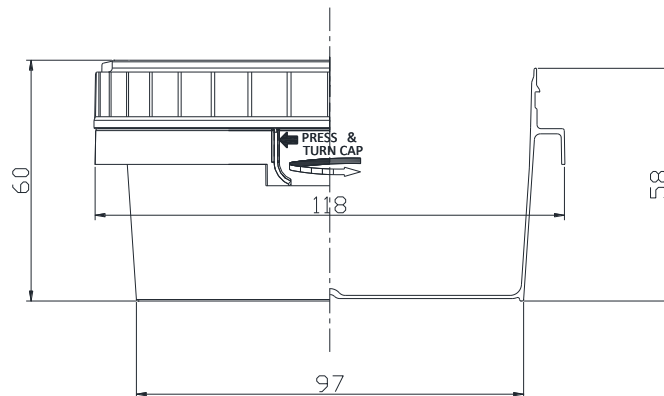

Useful Volume: 0.40 litres

Volume to the edge: 0.45 litres

Weight of the tub: 29 g. approx.

Weight of the lid: 24 g. approx.

Total Weight: 53 g. approx.

Design surface photographic finish 20 x 310 mm (height x perimeter)

MEASUREMENTS:

Measurements in millimetres

GROUPING OF TRANSPORT:

Tubs: 6.912 tubs per pallet
144 tubs per box, this serves as a packaging of transportation

Box dimension: 370 x 370 x 515

Pallet dimensions: 1095 x 1460 x 2200 (see drawing)

Lids: 288 per box, this serves as a packaging of transportation

Box dimension: 355 x 355 x 640